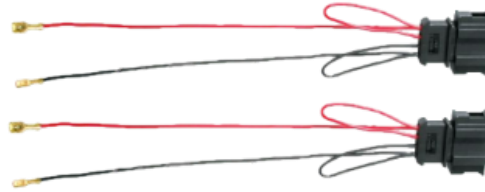

99.8188

SEAT/VOLKSWAGEN