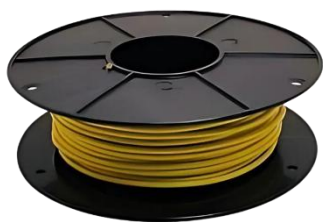

BOBINAS DE CABLE - BIPOLAR

99.9921

2 X 0,5 MM
100M

99.9651

2 X 0,75 MM
100M

99.9905

2 X 1 MM
100M

99.9026

2 X 1 MM
100M

99.9906

2 X 1,5 MM
100M

99.9923

2 X 2 MM
100M

BOBINAS DE CABLE - UNIPOLAR

EURO
DECON®

99.9652

AMARILLO 1 X 150 MM (100M)